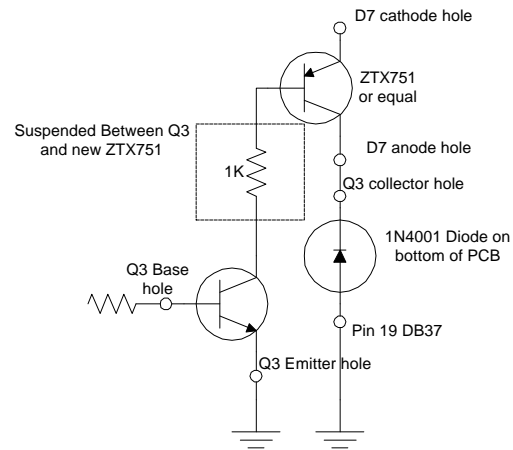

Megasquirt  
Fuel Pump Drive

Megasquirt  
Fuel Pump Drive for Ljet Combo  
Relay